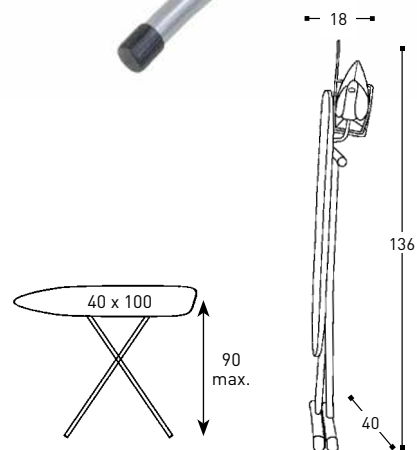

Product Details

Ironing Station

Guestroom

SURF SAHARA

Ironing Board SURF

- Ironing surface 40 x 100 cm
- Variable height: 84 - 87 - 90 cm
- Anti-Fire cover with foam underlay
- Suspension hook
- Integrated Schuko extension cord
- Sturdy frame with transport safety lock
- Material legs: tubular steel, powder coated, silver finish

Iron Holder

- Heat resistant safety iron cradle
- Suspension hook
- Wire reel for anti-theft protection
- Cable guard secured through holder/board
- Rubber pads against scratching

Hotel Dry Iron SAHARA

- Double auto-shut-off
horizontal position after 30 seconds
vertical position after 8 minutes
- Non-stick ceramic soleplate
- Cord length: 2.4 m
- 220-240 V, 50/60 Hz, 900-1100 W

Code	Version
160178	Set, extension cord with EU Schuko plug
160180	Set, extension cord with UK plug

Weight	
Ironing board SURF	4,6 kg
Power extension cord	0,3 kg
Iron holder	0,4 kg
Iron SAHARA	0,8 kg
total	6,1 kg