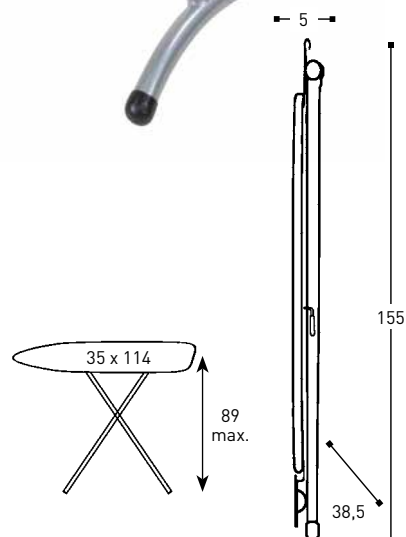

### Ironing Board E-ZEE

- Ironing surface 35 x 114 cm
- Height adjustment up to 89 cm
- Anti-Fire cover with foam underlay
- Fold-away suspension hook
- Integrated Schuko extension cord
- Sturdy frame with transport safety lock
- Material legs: tubular steel, powder coated, silver finish

### Hotel Dry Iron SAHARA

- Double auto-shut-off  
horizontal position after 30 seconds  
vertical position after 8 minutes
- Non-stick ceramic soleplate
- Cord length: 2.4 m
- 220-240 V, 50/60 Hz, 900-1100 W

Code	Version
160175	extension cord with EU Schuko plug
160177	extension cord with UK plug

Weight	
Ironing board E-ZEE	4,3 kg
Power extension cord	0,3 kg
total	4,6 kg

ALISEO GmbH · Leutkirchstraße 63 · 77723 Gengenbach