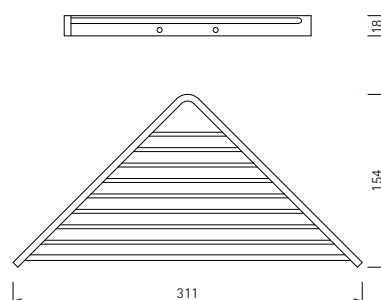

Product Details

Bathroom-Accessories

Complementary

Corner Shelf

With screw cover plate
Can be mounted with or without caps

Code	Version	W x H x D in mm
030533	chrome	311 x 18 x 154

Cleaning Instructions - Bathroom-Accessories: