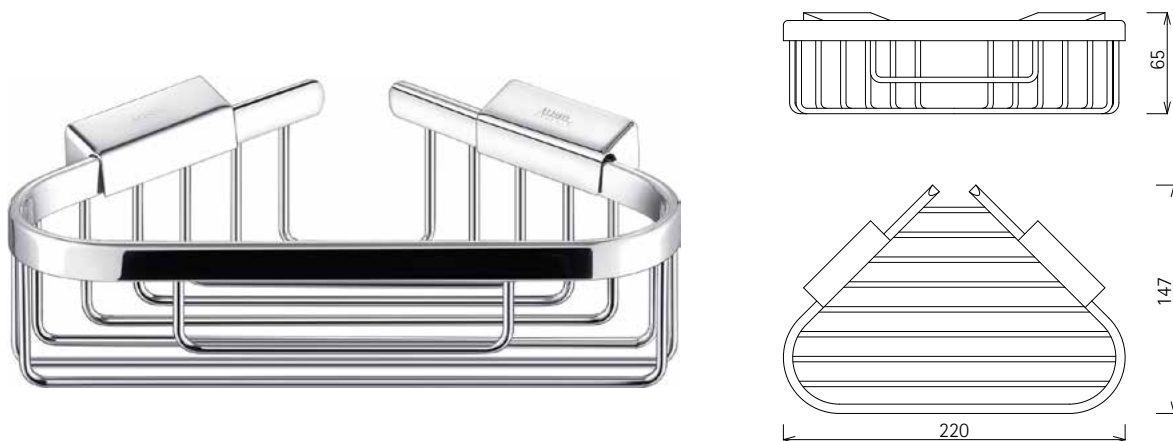

Product Details

Bathroom-Accessories

Complementary

Corner Soap Basket

With screw cover plate
Can be mounted with or without caps
Material: brass

Code	Finish	W x H x D in mm
030466	chrome	220 x 65 x 147

Cleaning Instructions - Bathroom-Accessories: