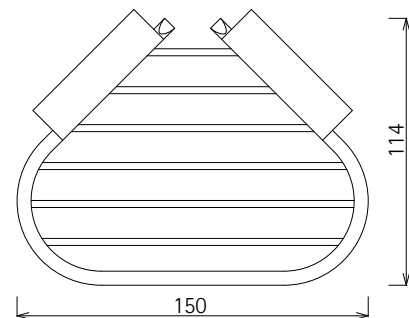

## Corner Soap Basket

With screw cover plate  
Can be mounted with or without caps  
Material: brass

| Code   | Finish | W x H x D in mm |
|--------|--------|-----------------|
| 030461 | chrome | 150 x 36 x 114  |