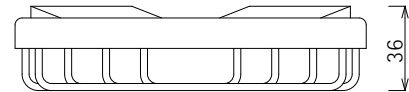

## Corner Soap Basket

With screw cover plate  
Can be mounted with or without caps  
Material: brass

| Code   | Finish | W x H x D in mm |
|--------|--------|-----------------|
| 030461 | chrome | 150 x 36 x 114  |